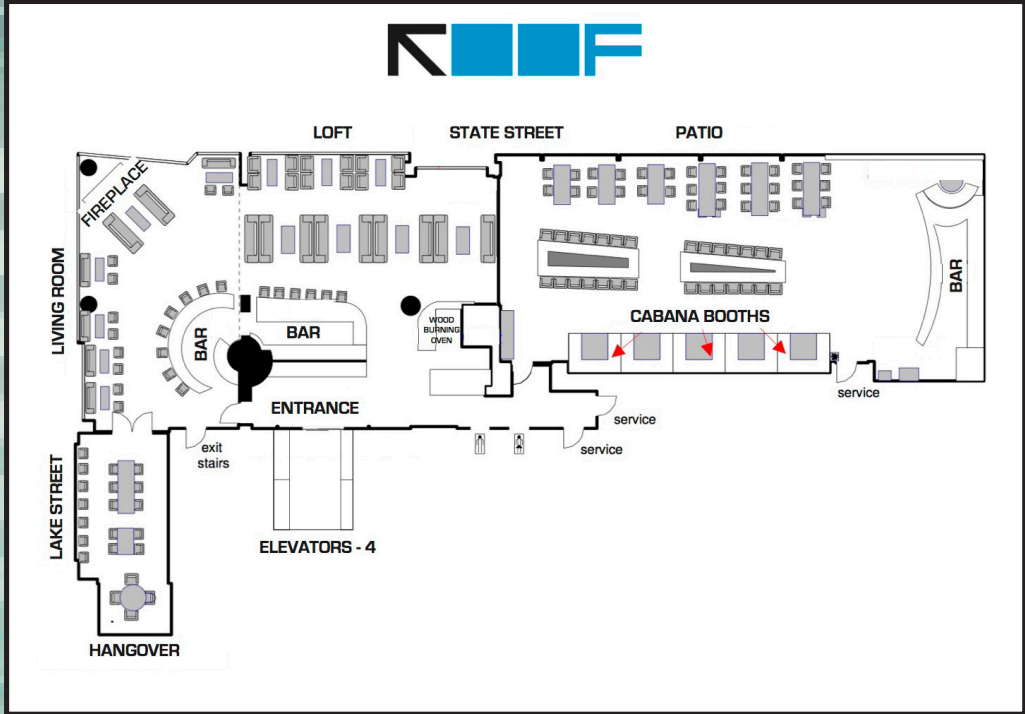

theWit

CAPACITY CHARTS AND FLOOR PLANS

201 N. STATE STREET - CHICAGO, IL - 60601 - THEWITHOTEL.COM

theWit

3rd Floor Meeting Space: Churchill I & II, Wilde I, II, & III

theWit

4th Floor Meeting Space: Lincoln Boardroom,
Dickinson I & II and SCREEN

theWit

2nd Floor Meeting Space: cibo matto

theWit

27th Floor Meeting Space: ROOF

theWit

CAPACITY CHARTS AND FLOOR PLANS

“I am prepared to meet my Maker.
Whether my Maker is prepared for the great
ordeal of meeting me is another matter.”