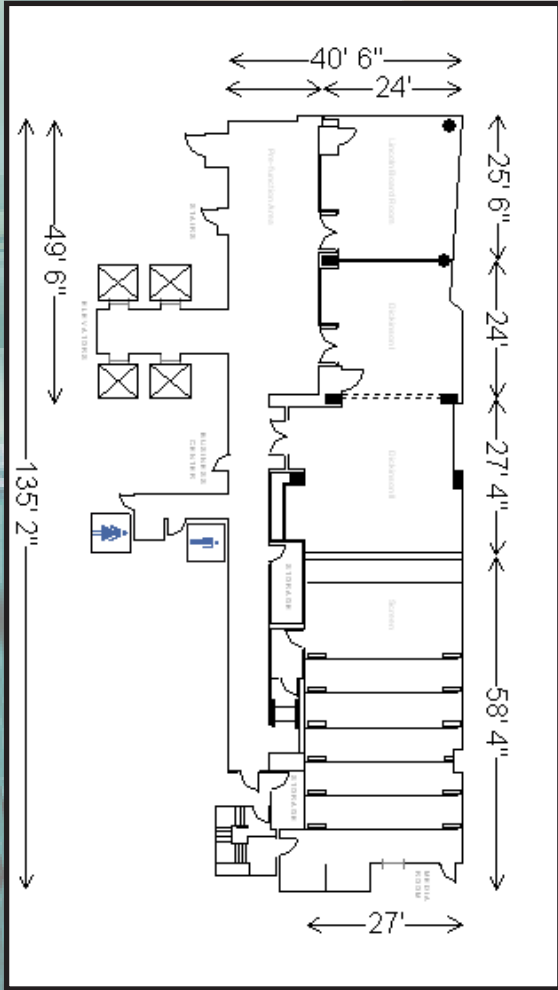

theWit

CAPACITY CHARTS AND FLOOR PLANS

201 N. STATE STREET - CHICAGO, IL - 60601 - THEWITHOTEL.COM

theWit

3rd Floor Meeting Space: Churchill I & II, Wilde I, II, & III

theWit

4th Floor Meeting Space: Lincoln Boardroom,
Dickinson I & II and SCREEN

theWit

2nd Floor Meeting Space: cibo matto

theWit

27th Floor Meeting Space: ROOF

theWit

CAPACITY CHARTS AND FLOOR PLANS

“I am prepared to meet my Maker.
Whether my Maker is prepared for the great
ordeal of meeting me is another matter.”