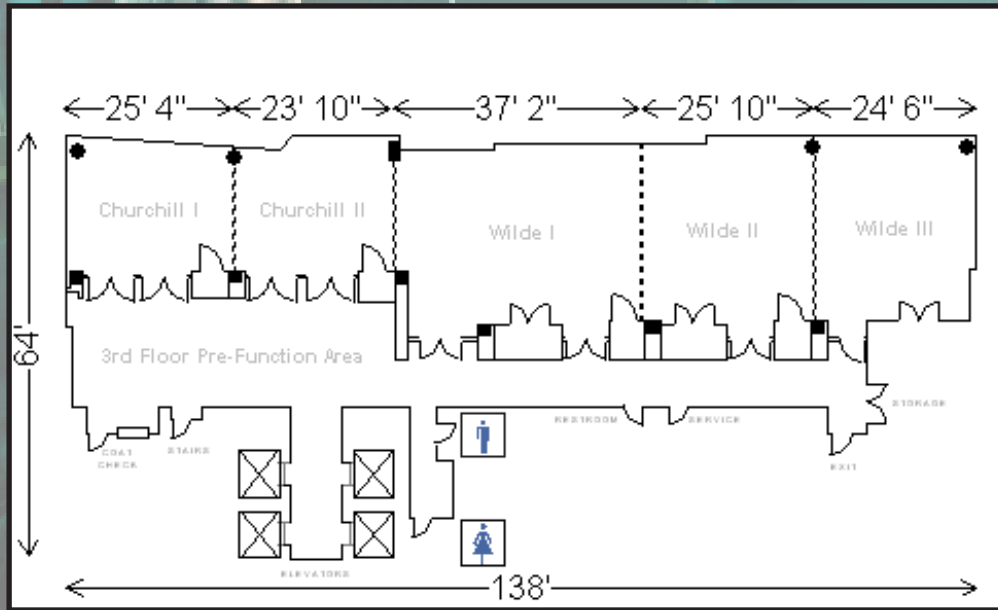

theWit

CAPACITY CHARTS AND FLOOR PLANS

201 N. STATE STREET - CHICAGO, IL - 60601 - THEWITHOTEL.COM

theWit

3rd Floor Meeting Space: Churchill I & II, Wilde I, II, & III

theWit

4th Floor Meeting Space: Lincoln Boardroom,
Dickinson I & II and SCREEN

theWit

2nd Floor Meeting Space: cibo matto

theWit

27th Floor Meeting Space: ROOF

theWit

CAPACITY CHARTS AND FLOOR PLANS

“I am prepared to meet my Maker.
Whether my Maker is prepared for the great
ordeal of meeting me is another matter.”