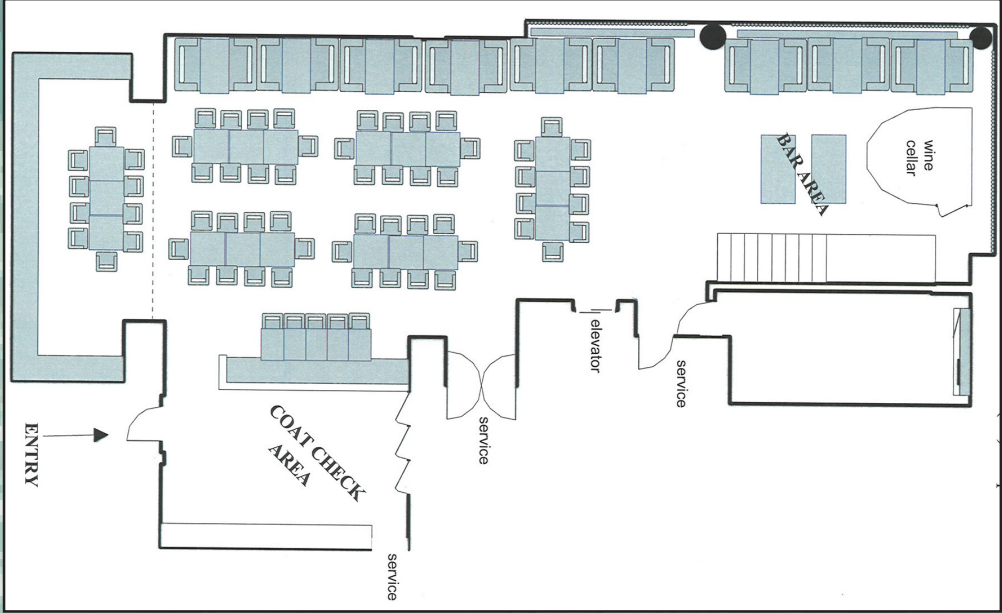

theWit

CAPACITY CHARTS AND FLOOR PLANS

201 N. STATE STREET - CHICAGO, IL - 60601 - THEWITHOTEL.COM

theWit

3rd Floor Meeting Space: Churchill I & II, Wilde I, II, & III

theWit

4th Floor Meeting Space: Lincoln Boardroom,
Dickinson I & II and SCREEN

theWit

2nd Floor Meeting Space: cibo matto

theWit

27th Floor Meeting Space: ROOF

theWit

CAPACITY CHARTS AND FLOOR PLANS

“I am prepared to meet my Maker.
Whether my Maker is prepared for the great
ordeal of meeting me is another matter.”